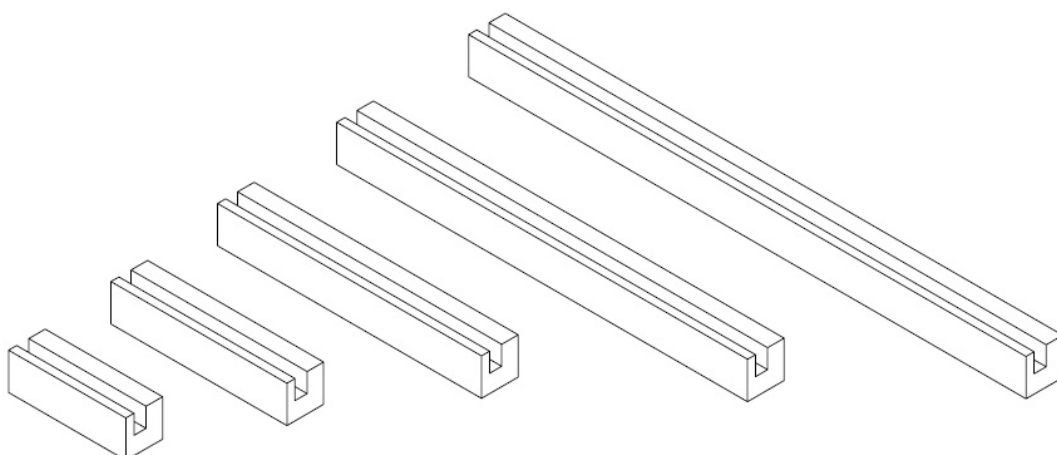

PRODUCT SHEET

Description:

Alu Clamp 120mm Chrome Pl, W/White LED Light

Item number:

22.11.303-0

Units	Box	Carton	HS Code	Barcode
Set	1	8	9405119090	
				5704866103701

SISO A/S

Mileparken 11
DK-2740 Skovlunde
Denmark
VAT: DK 24786013

Phone +45 45 830 900

www.siso.dk
siso@siso.dk

Danske Bank
Nytorv Branch
Copenhagen
SWIFT: DABADKKK

Account no.
4180 3112 112936
IBAN Account
DK7230003112112936