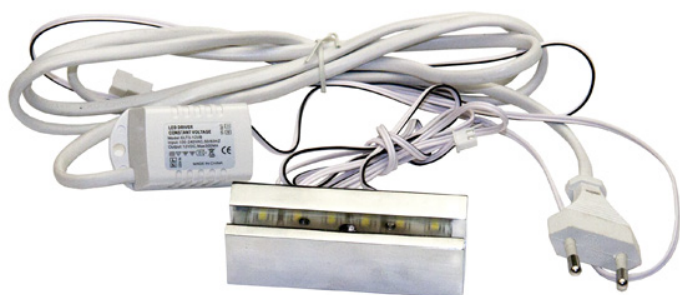

PRODUCT SHEET

Description:

Alu Clamp 120mm Chrome Pl, W/White LED Light

Item number:

22.11.303-0

Units	Box	Carton	HS Code	Barcode
Set	1	8	9405119090	
				5704866103701

SISO A/S

Mileparken 11
DK-2740 Skovlunde
Denmark
VAT: DK 24786013

Phone +45 45 830 900

www.siso.dk
siso@siso.dk

Danske Bank
Nytorv Branch
Copenhagen
SWIFT: DABADKKK

Account no.
4180 3112 112936
IBAN Account
DK7230003112112936