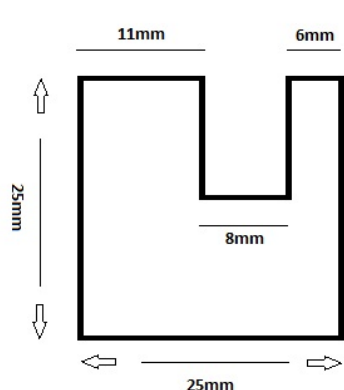

PRODUCT SHEET

Description:

Alu Clamp 120mm Chrome Pl, W/White LED Light

Item number:

22.11.303-0

Units	Box	Carton	HS Code	Barcode
Set	1	8	9405119090	
				5704866103701

SISO A/S

Mileparken 11
DK-2740 Skovlunde
Denmark
VAT: DK 24786013

Phone +45 45 830 900

www.siso.dk
siso@siso.dk

Danske Bank
Nytorv Branch
Copenhagen
SWIFT: DABADKKK

Account no.
4180 3112 112936
IBAN Account
DK7230003112112936